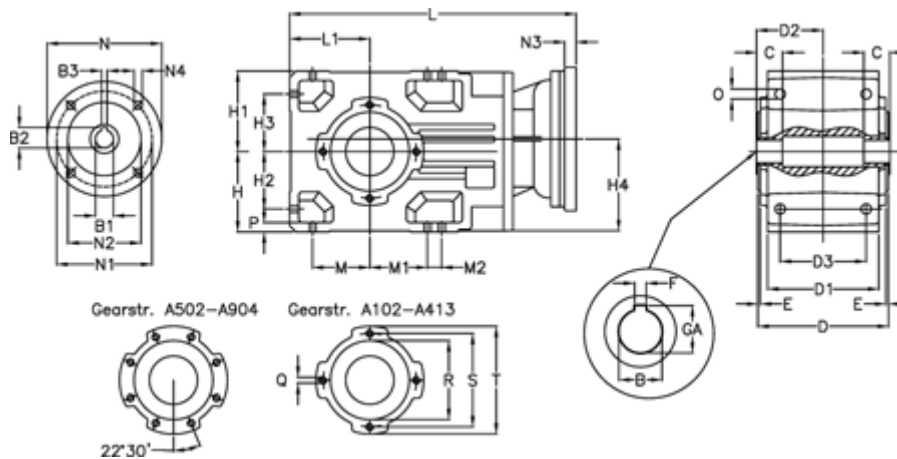

Article number: 29600331454220  
 Description: Bevel helical gearbox  
 A303UH40-314,5-P63B5

## Measures

|           |                                  |            |            |         |
|-----------|----------------------------------|------------|------------|---------|
| B = 40    | D3 = 95                          | H3 = 63.0  | N1 = 115   | S = 115 |
| B1 = 11   | Description = A303UH40-xx-P63 B5 | H4 = 108.5 | N2 = 95    | T = 140 |
| B2 = 12.8 | E = 3.0                          | L = 390.5  | N3 = 0     |         |
| B3 = 4    | F = 12                           | L1 = 90    | N4 = M8x19 |         |
| C = 25    | GA = 43.3                        | M = 63.0   | O = 12.0   |         |
| D = 156   | H = 90                           | M1 = 63.0  | P = 11     |         |
| D1 = 130  | H1 = 90                          | M2 = 22    | Q = M8x15  |         |
| D2 = 80.0 | H2 = 63.0                        | N = 140    | R = 95     |         |